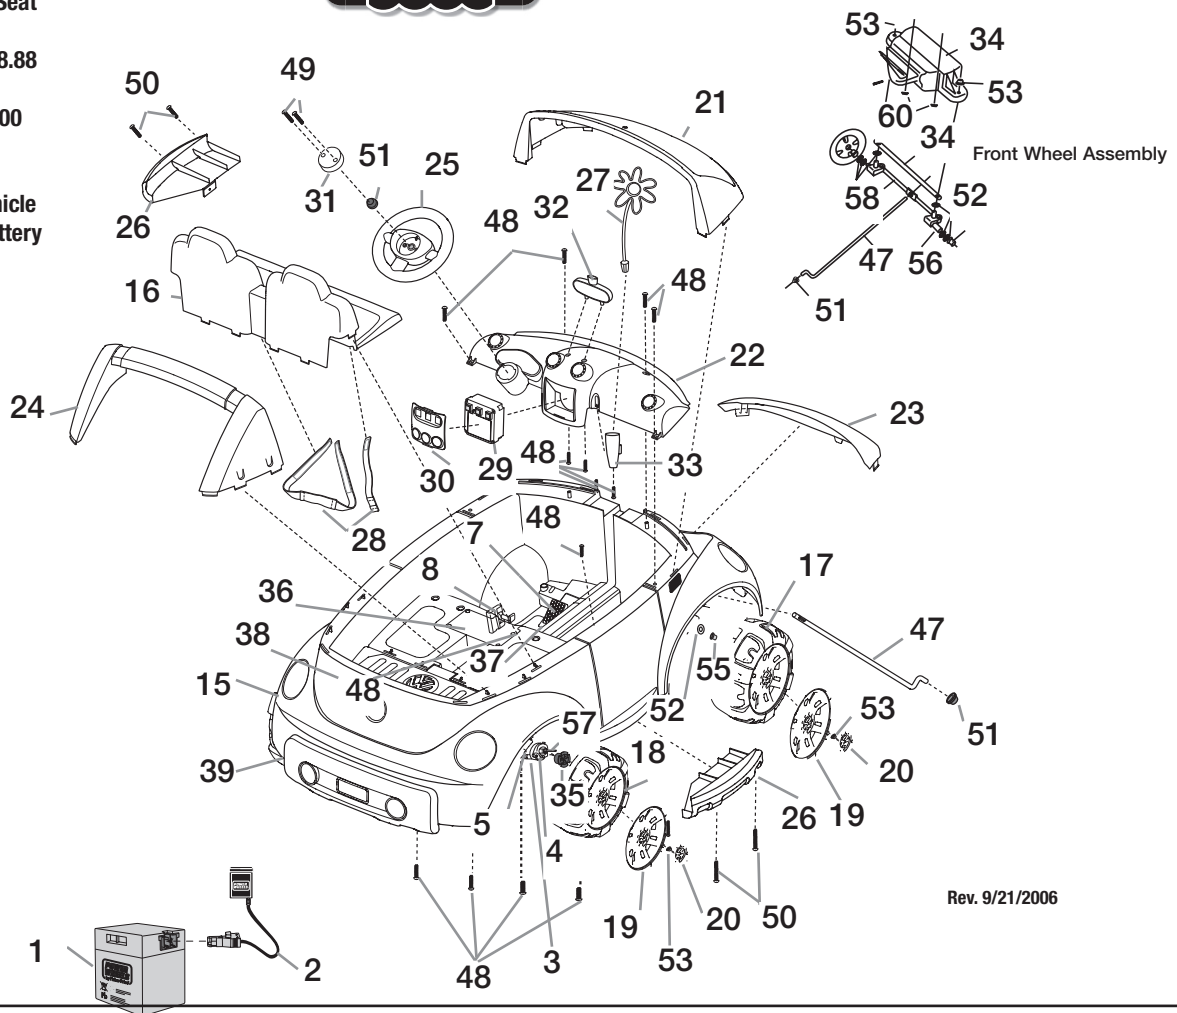

Age Range: 3 and up
Weight Limit: 130 lbs.
Surfaces: Grass/Asphalt & Other
Hard Surfaces
Speed: 2.5 For/Rev
5.0 Rev

Colors: Aqua Body/Purple
Wheels and Seat

Intro: 2004

Suggested Retail: 248.88

Box Dimensions:

20.125 x 34.750 x 54.500

60 lbs

Warranty

One Year Vehicle
6 Months Battery

H0150

Barbie Volkswagen Dune New Beetle

12V Advanced Series

Rev. 9/21/2006

Item No.	Description	Part No.	Qty.	Item No.	Description	Part No.	Qty.	Item No.	Description	Part No.	Qty.				
Working / Electrical Parts															
1.	Single 12V Battery	00801-0638	1	30.	Sound Box Cover	H0150-2269	1	56.	Front Axle	75890-4509	2				
2.	12V Charger w/Probe	00801-0972	1	31.	Steering Wheel Cap	73517-2739	1	57.	Rear Axle	75890-4519	1				
3.	Motor Gearbox Assembly	00968-2913	2	32.	Mirror	3800-7454	1	58.	Steering Linkage Assembly	B3162-9419D	1				
4.	Gearbox W/out Motor	00968-2809	2	33.	Vase	B3162-2619	1	60.	Front Module Machine Screw	N/A	2				
5.	Motor Pinion Assembly	00968-2703	2	34.	Front Module w/Cross Bars (Includes Machine Screws & Nuts)	3800-7451	1								
7.	Footboard Assembly	H0150-9389	1	35.	Driver	76960-2249	2								
8.	Shifter Assembly	B3162-9339D	1	36.	Shifter Cover	H0150-2239	1								
Plastic / Other Parts															
15.	Body	N/A	1	37.	Channel Cover	H0150-2279	1								
16.	Seat	H0150-2309	1	38.	Trunk Cover	H0150-2359	1								
17.	Front Wheel	H0150-2459	2	39.	Rear Bumper	H0150-2189	1								
18.	Rear Wheel	H0150-2469	2												
19.	Hubcap	H0150-2579	4	Hardware / Metal Parts											
20.	Center Hubcap	H0150-2589	4	47.	Steering Column	75890-4239	1	Parts Not Shown							
21.	Windshield	H0150-9409	1	48.	# 8 x 3/4" Screw	0912-8001	14	Large Parts Bag	H0150-9259	1					
22.	Dash	H0150-2129	1	49.	# 6 X 1" Screw N/A (Order Hardware Bag)	00801-1260	2	Hardware Bag	B3162-9289	1					
23.	Hood	3800-7450	1	50.	# 8 x 1 3/4" Screw N/A (Order Hardware Bag)	0405-0273	4	Owner's Manual	H0150-0920	1					
24.	Roll Bar	H0150-2289	1	51.	.354 Cap Nut	0801-0604	2	Main Decal Sheet	H0150-0300	1					
25.	Steering Wheel	H0150-9719	1	52.	7/16" Washer	0801-0196	4	Prismatic Decal Sheet	H0150-0310	1					
26.	Running Boards (Left & Right)	H0150-9169	1	53.	.437 Cap Nut	0801-0226	4	Switch Control (Rocker Type)	00801-0923	2					
27.	Flower	B3162-2609	1	55.	7/16 Round Bushing	74550-2689	2	Footswitch (Plunger Type)	00801-0933	1					
28.	Seat Belt Set	H0150-5339	1					Battery Retainer Assembly	74020-9819	1					
29.	Sound Box	B3162-9559	1					Windshield Retainer	H0150-2429	1					
								Main Harness Assembly	B3162-9799	1					
								Front Bumper	H0150-2179	1					

N/A = Not Available

Bold and Underlined parts are to be purchased and installed by Service Centers only. These items may not be sold directly to consumers by Service Centers or Fisher-Price.